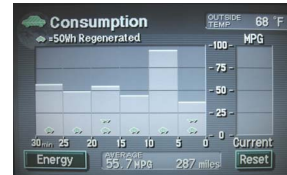

### Energy Monitor

OUTSIDE TEMP 23 °F

Consumption  
 Current 99.9 MPG