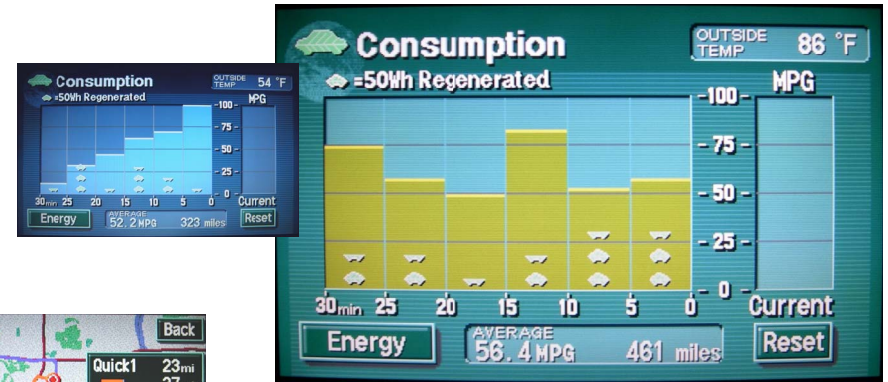

### Energy Monitor

OUTSIDE TEMP 23 °F

Consumption  
 Current 99.9 MPG